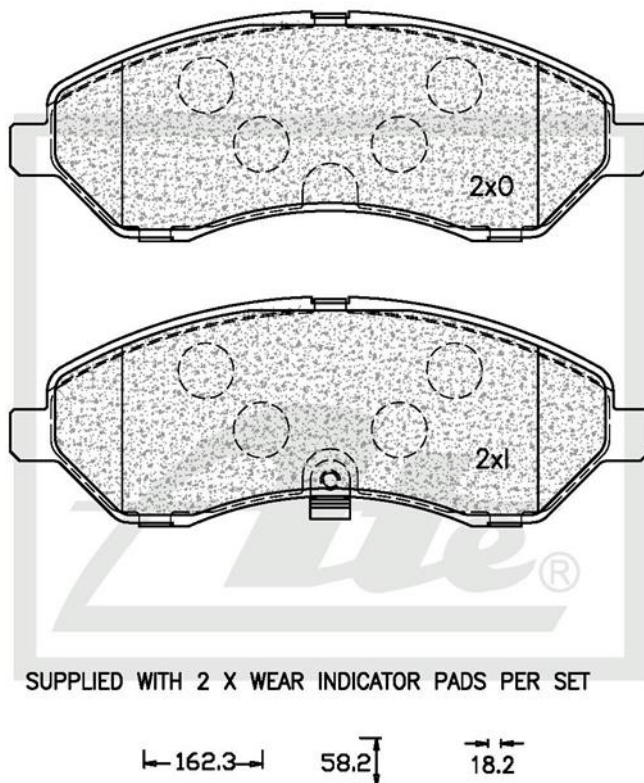

ATE1394

NEW PART NUMBER

Drawing

Details of New Part

Brake Pad – Front

Product Dimensions

Length – 162.3mm

Height – 58.2mm

Thickness – 18.2mm

Package Dimensions

Weight – 1978g

L – 185.5mm

W – 100.6mm

H – 68mm

Barcode

Vehicle Applications